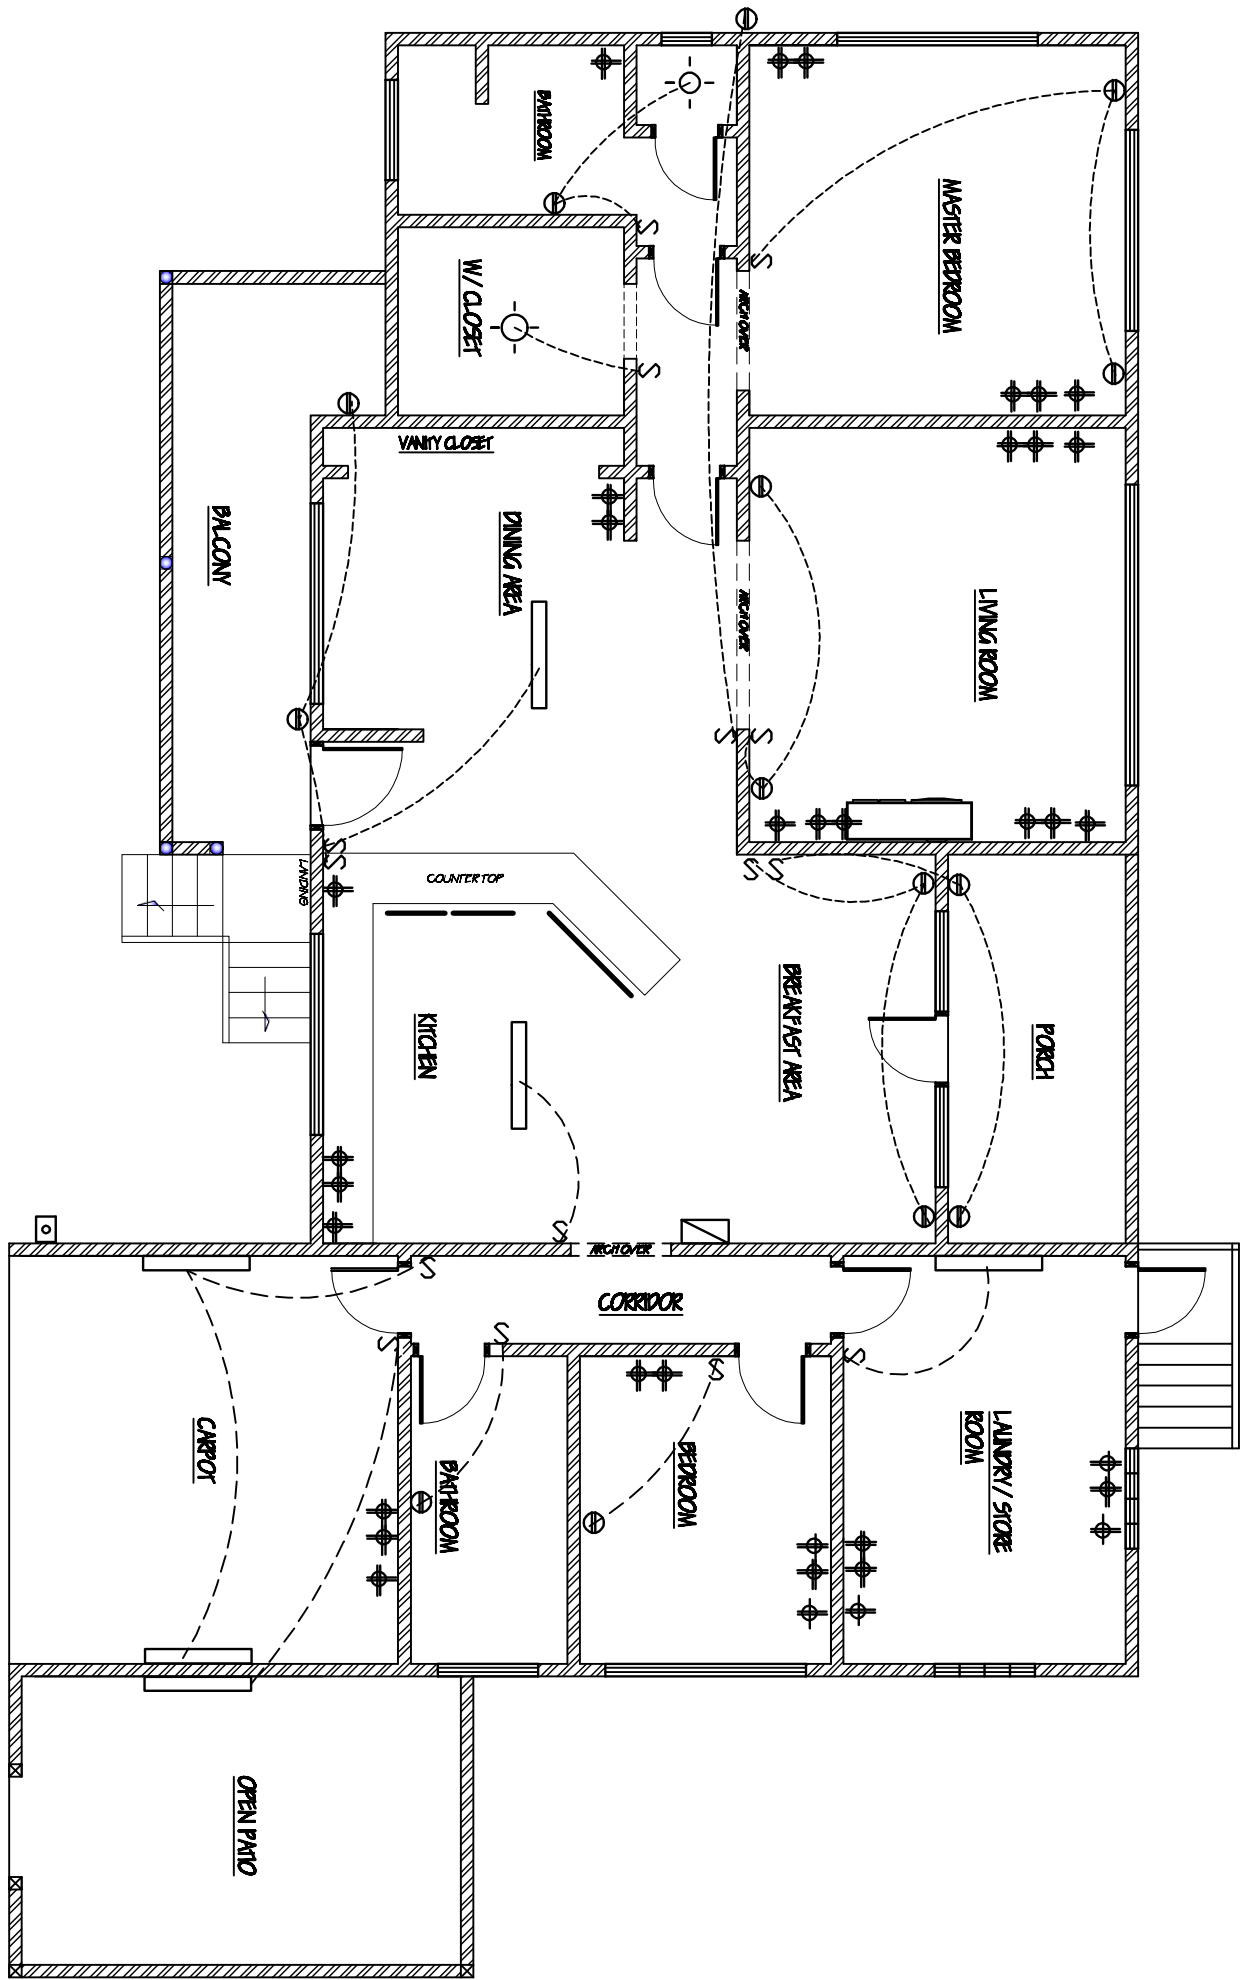

FLOOR PLAN (ELECTRICAL LAYOUT)
NOT SCALED

DESIGN BY: Ahmed's Designs and Allied Services

DRAWN BY: Ahmed's Designs and Allied Services

NOTE:
ANY CHANGES TO BE MADE SHOULD BE
DISCUSSED WITH DESIGNER/DRAFTSMAN

CLIENT:

Mr. and Mrs. JOSEPH BERTIN

LOCATION: BANGALOW ESTATE, LABORIE

DEVELOPMENT: RESIDENTIAL DWELLING

SCALE:

NOT SCALE

DATE:

JULY.2016

TITLE:

ELEC. LAYOUT

ADAS[®]

AHMED'S DESIGNS & ALLIED
SERVICES LTD.

DRAFTING, DESIGN, VALUATION AND
ESTIMATING SERVICES

TEL. # 723-8348

c/o : choleul po

SHEET NO.: